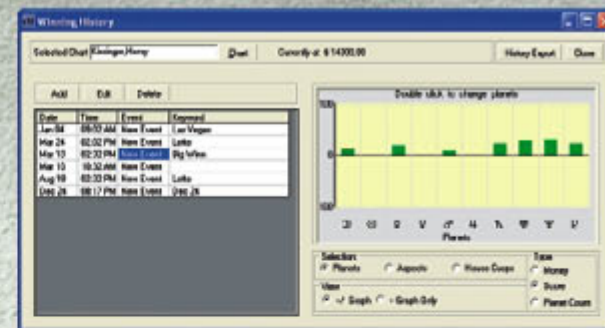

Winning Times gives the exact moments when your personal astrological chart indicates your luck will be at maximum power and your winning potential at its peak. Built-in tracking tools make it easy to recall your results and fine-tune your program for even greater accuracy and performance.

Anyone can be a millionaire, but to become a billionaire you need an astrologer.
J.P. Morgan

Discover the best time for: Gambling, Buying Stocks, Planning Investments, Making Business deals Starting a Venture, Job Interviews, Asking for a Raise, Games of Chance, etc.

Inside Winning Times

- View your lucky moments one week, one day, or one hour at a time. You can time events down to the minute!
- Lucky and unlucky times are shown in "scan" view, "list" view, or "Winning Times" view.
- Includes transiting house cusps to natal charts and transit charts (this is a great feature for day traders!).
- Customize the planets, aspects, and houses shown in the scans and lists. Include midpoints and asteroids too!

- Shows enter, exact, and leave times for your aspects.
- Use the browse chart feature to compare your lucky times with others.
- Easily change the current place to get the most accurate timing for your events.

Lucky History: You can keep a log of your wins and losses (good and bad luck). You can associate these events with the astrological events that were happening at that time so that you can keep track of what planets are most lucky for you. **A great research tool!**