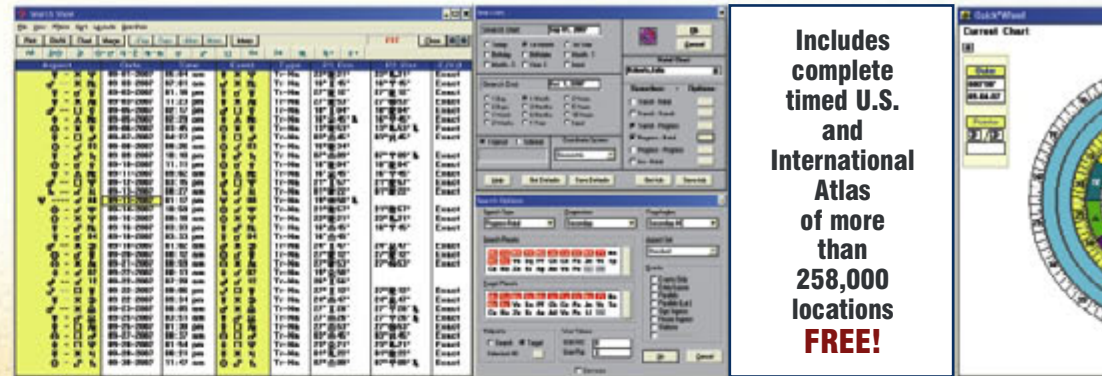

The Best Buy in Professional astrology software!!!

Many people have tried,

but no one has succeeded in duplicating the success of Win*Star Plus, the why is simple – it is an astrologer’s program, by astrologers and for astrologers.

Win*Star Plus does what astrologers (of every type and level of experience) want to do. Whether you are an astrologer for yourself, a counseling astrologer with an active client list, or a research astrologer exploring the cutting-edge of astrological technique, the tools you need to do your work with speed and precision are in Win*Star Plus. That’s thanks to astrologers worldwide who have “street tested” the program and provided our astrologer/programmers with the feedback that has made this program better and better with each update and upgrade.

To show you all of the features of Win*Star Plus would take this entire catalog. The best way to see this program is to visit our website (www.astrologysoftware.com). There you can view screenshots with full explanations, and even download a demo of the program to try for your self. If you are serious about astrology – get serious about your astrology software and get Win*Star Plus.

“I would like to send a BIG thank you very much for all the awesome work that you perform, giving us working on this side of the fence a support that is deeply acknowledged by the Professional astrologers that I know.”

José Ferreira, Portugal