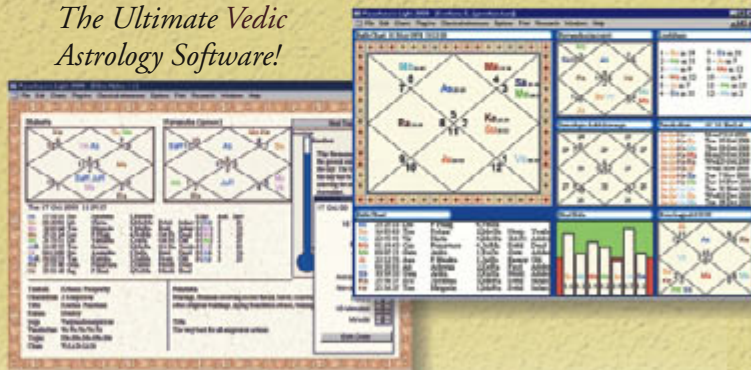

Parashara's Light

Version 7.0

The Ultimate Vedic Astrology Software!

Parashara's Light is one of the few specialty astrology programs that can honestly claim completely satisfied users among both professional and novice astrologers. The interface is elegantly easy to use for the beginner, but fully customizable for the more advanced user. Speed and precision are both hallmarks of this program, and the result of years of careful development by an astrological programming team that understands their subject and the people that use the software.

Parashara's Light features include:

- An array of interpretive reports that encompasses planets, houses, lordships, dashas, varshaphala, hakshatras, sade sati, and more
- Batch processing of printouts
- Expanded compatibility reports using all three popular methods
- A built-in, timed world atlas
- A 3,000 year ephemeris (100 A.D. to 3000 A.D.)
- Extensive database and research capabilities
- Automatic retrieval of yogas and quotes for any chart yielding a unique summary report
- Available in English, Dutch, Spanish, Hindi, and German
- Transits, Dashas, Yogas, Krishnamurti, Muhurta, Change Location Tool, Personalized Tutorial, Chart Tutor, Transit Search, Varshphal, Ashtakavarga, Birth Time Rectification, Compatibility, User definable printouts, Planet Summary Report, and more . . .