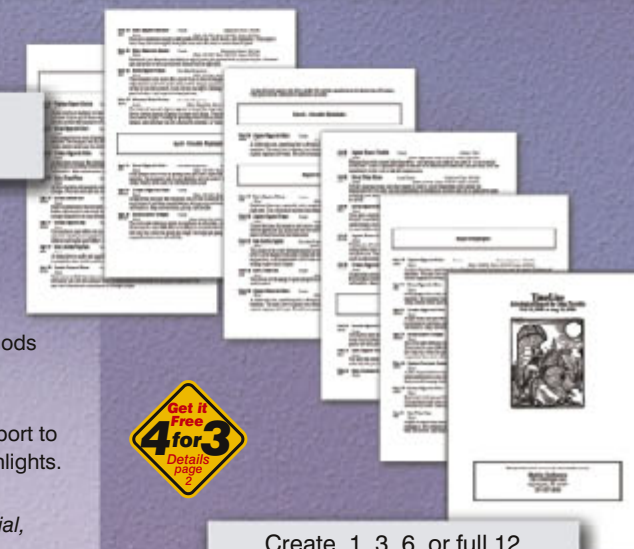

See Sample reports at
www.astrologysoftware.com

Professional TimeLine features

- **Report formats**
  You can choose to run reports for periods of 1, 3, 6, or 12 months.
- **Text repetition**
  Decide whether you want the main report to repeat text that was printed in the highlights.
- **Coordinate systems**
  Geocentric, Heliocentric, and Equatorial, including Geo or Helio Precessed.
- **Comprehensive transits**
  You select the range from a list of planets.
- **Major progressions and directions**
  Secondary, Solar Arc, Degree-for-a-year, Naibod Arc, Ascendant Arc, Vertical Arc, Quotidian #1, Quotidian #2.
- **Eclipse information**
  You can include solar and lunar eclipse to natal aspects with a selectable orb.
- **Optional house and sign ingresses**
  Select Transit to House, Transit to Sign, Major Progressed House, Major Progressed Sign, Minor Progressed House, or Minor Progressed Sign.
- **Sort**
  Sort hits on *Enter* or *Exact* contacts.
- **TimeScan**
  Provide your customers with graphs for the entire report period or for individual months, with or without the report.

Create, 1, 3, 6, or full 12
month forecasting reports
(Professional version only;
Express version 3 months)

Order CD or Download Now

TimeLine

Professional Edition $299.95
Express Personal Edition $99.95

Choose from English, Dutch, French, German, Norwegian, Swedish, and Spanish

Note: An additional language version of any professional report software may be purchased for $99.95

You can Download this Software from our Secure Website

System requirements on page 2

www.astrologysoftware.com