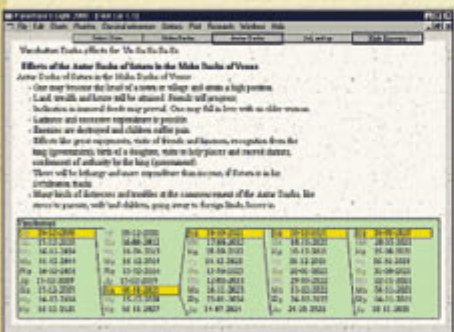

Parashara's Light features include:

- ▶ An array of interpretive reports that encompasses planets, houses, lordships, dashas, varshaphala, hakshatras, sade sati, and more
- ▶ Batch processing of printouts
- ▶ Expanded compatibility reports using all three popular methods
- ▶ A built-in, timed world atlas
- ▶ A 3,000 year ephemeris (100 A.D. to 3000 A.D.)
- ▶ Extensive database and research capabilities
- ▶ Automatic retrieval of yogas and quotes for any chart yielding a unique summary report
- ▶ Available in English, Dutch, Spanish, Hindi, and German
- ▶ Transits, Dashas, Yogas, Krishnamurti, Muhurta, Change Location Tool, Personalized Tutorial, Chart Tutor, Transit Search, Varshphal, Ashtakavarga, Birth Time Rectification, Compatibility, User definable printouts, Planet Summary Report, and more . . .