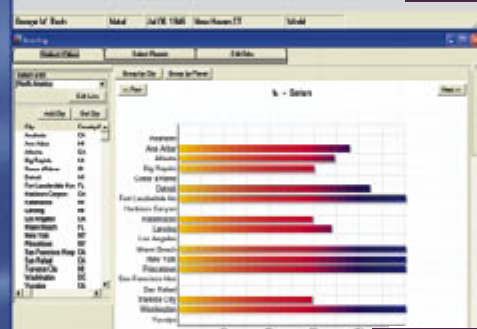

In business and in life this knowledge can mean the difference between success and failure in your endeavors.

The most powerful suite of astrology relocation tools, an intuitive easy-to-use interface, and extensive interpretive guides make this the ideal software for any astrologer interested in the influences of geography on a chart.

Includes Complete ACS Atlas of over 258,000 Locations

Hi Res Maps

Themes

City Scoring

6 Reports

Relocated Charts

The 21st Century Astromapping Software

To see the complete list of tools and features, as well as screenshots and reports go to www.astrologysoftware.com