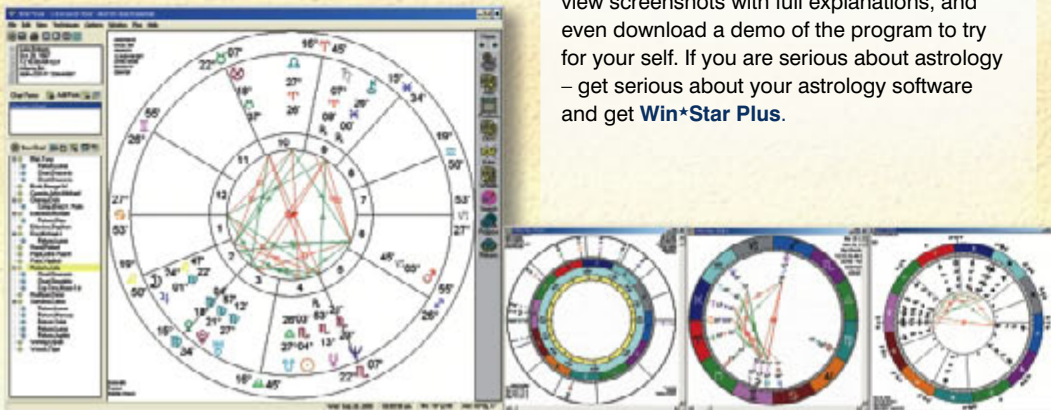

The Best Buy in Professional astrology software!!!

Many people have tried,

but no one has succeeded in duplicating the success of Win*Star Plus, the why is simple – it is an astrologer’s program, by astrologers and for astrologers.

Win*Star Plus does what astrologers (of every type and level of experience) want to do. Whether you are an astrologer for yourself, a counseling astrologer with an active client list, or a research astrologer exploring the cutting-edge of astrological technique, the tools you need to do your work with speed and precision are in Win*Star Plus. That’s thanks to astrologers worldwide who have “street tested” the program and provided our astrologer/programmers with the feedback that has made this program better and better with each update and upgrade.

To show you all of the features of Win*Star Plus would take this entire catalog. The best way to see this program is to visit our website (www.astrologysoftware.com). There you can view screenshots with full explanations, and even download a demo of the program to try for your self. If you are serious about astrology – get serious about your astrology software and get Win*Star Plus.

“I would like to send a BIG thank you very much for all the awesome work that you perform, giving us working on this side of the fence a support that is deeply acknowledged by the Professional astrologers that I know.”

José Ferreira, Portugal