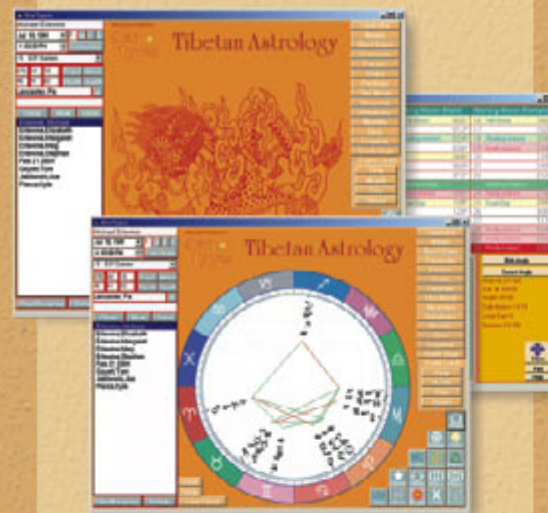

Tibetan Astrology

by Michael Erlewine

Michael Erlewine has been studying and practicing Tibetan Buddhism for more than 35 years. He has made two pilgrimages to Tibet, can read Tibetan script, and has studied with many learned lamas of the Karma Kagyu lineage. Michael authored our first Tibetan Astrology program, this is NOT an update* of that program – it is an entirely new program, the most comprehensive ever produced. All the major techniques used by Tibetan lamas of all lineages in a single

program. If you are a beginner, the techniques are presented in an easy-to-learn manner. If you are a more advanced practitioner, you will find built into the program a complete practice calendar present in the familiar monthly calendar format that we here in the West use. The program also gives you the ability to include Buddhist festival dates and saints days of your choosing. The program also includes a complete astrological calculation package, with chart wheels and aspectarians.

This new Tibetan Astrology program includes:

- The Tirgrams ▶ The Mewas ▶ The Elements ▶ The Yearly Totals ▶ Tomb Signs ▶ The Relations ▶ The Lunar Months ▶ Log-Men ▶ Monthly Calendar ▶ Daily Details ▶ Best Days ▶ Earth Lords: Year ▶ Earth Lords: Month ▶ Earth Lords: Day ▶ Earth Lords: Hourly ▶ Custom Saints Days ▶ Resource Articles